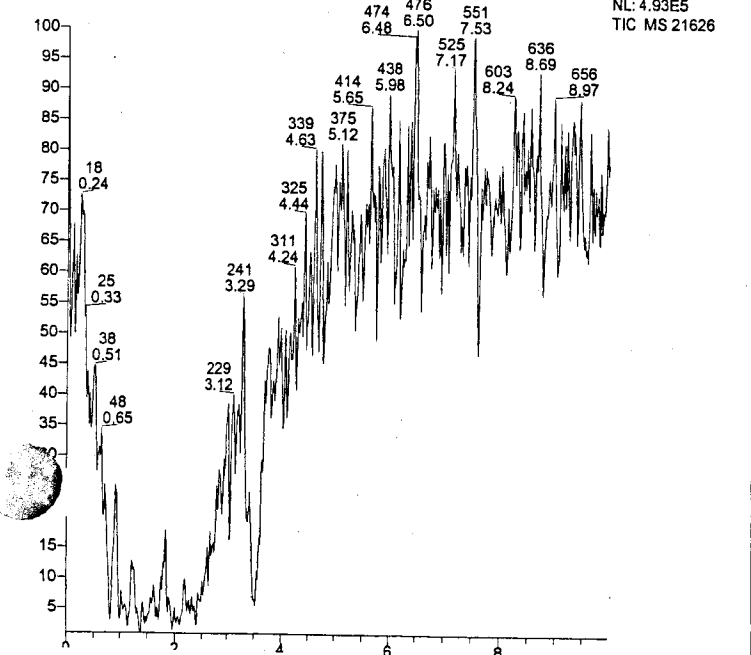

RT: 0.00 - 9.99 SM: 5G

NL: 1.08E5
m/z= 159.5-160.5
F: + c ESI Full ms2
293.00@15.00 [125.00-315.00] MS
21626

21626#68 RT: 0.92 AV: 1 NL: 6.62E4
F: + c ESI Full ms2 293.00@15.00 [125.00-315.00]

NL: 1.04E4
m/z= 246.5-247.5
F: + c ESI Full ms2
293.00@15.00 [125.00-315.00] MS
21626

NL: 4.93E5
TIC MS 21626

EXHIBIT 443
05 CF 381
 DATE: 03-05-07 JB
 Initials

POS
 me